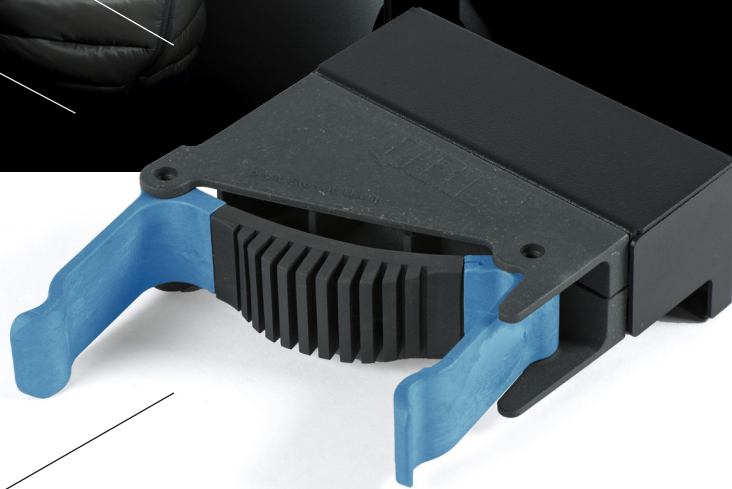

QBL

One-Pair
Wall Ski Holder **CliQ**
CliQ XL

PRODUCT FOR
YOUR SKI-ORIENTED
CUSTOMERS.

FROM AMATEUR
TO PROFESSIONAL
SKIERS.

YOUR PERSONAL SKI STORAGE SOLUTION.

DESIGNED FOR:
HOME-USE | OFFICES | SKI CHALETs

PRODUCT WITH NATURAL QUALITY
Consisting of the eco wood waste.

SKIS AT THE ANGLE OF 22°
For more attractive display & more storage capacity.

FOR SKIS OF DIFFERENT SIZES
Covering different categories and sizes of skis

RUBBER STRUCTURE & TAILORED SHAPES
Protecting skis from shocks and damage

STRONG & DYNAMIC GRIP SYSTEM
Ensuring efficiency & safe storage conditions.

CAREFULLY SELECTED MATERIALS
Providing durability and water resistance.

INTUITIVE ONE-HAND USAGE
Improves operation speed in ski rentals and depots.

Dry it. Store it. Use it.