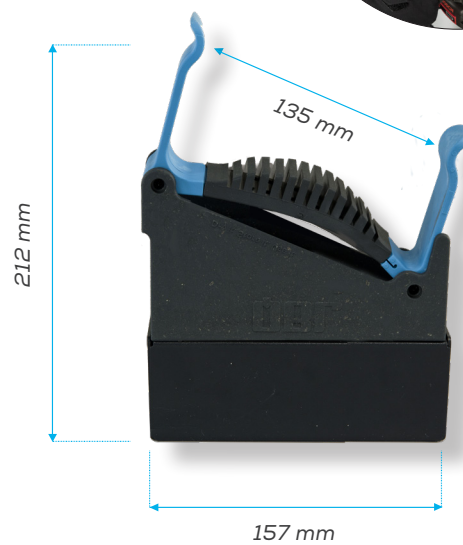

CliQ XL

for All-Mountain and Freeride skis < 110mm*