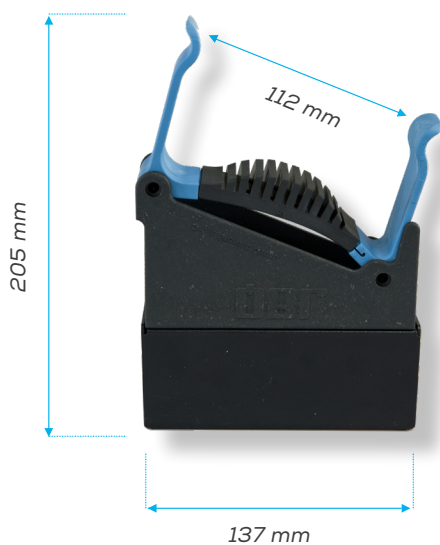

The CliQ holder has been designed to maximise the storage functionality of your skis.

Its uniqueness lies in its effective combination of several key features: secure hold on equipment, exceptional ease of use, the possibility of storing different types, lengths and widths of skis, and a very impressive presentation. The innovative design and the patented operating mechanism of the holder allow you to insert your skis intuitively and quickly – with just one hand. Slight pressing of the rubber-coated spring plate mechanically closes the arms, which stiffen the skis in the holder extremely firmly and securely. The skis are stored at an angle of 22° to the wall, which gives them an attractive display.

AVAILABLE IN TWO COLOURS:

FOR DIFFERENT TYPES, LENGTHS AND WIDTHS OF SKIS

CliQ

for Race and All-Mountain skis < 90mm*