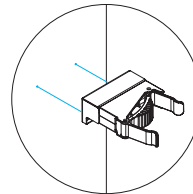

### CliQ

for Race and All-Mountain skis < 90mm\*

## INTUITIVE & EASY ASSEMBLING

110/130 mm

g: optimal grip range

\*ski size under the boot

One-Pair  
Wall Ski Holder **CliQ**  
**CliQ XL**

**Innovative. Patented. Awarded.**

Winner

One-Pair  
Wall Ski Holder