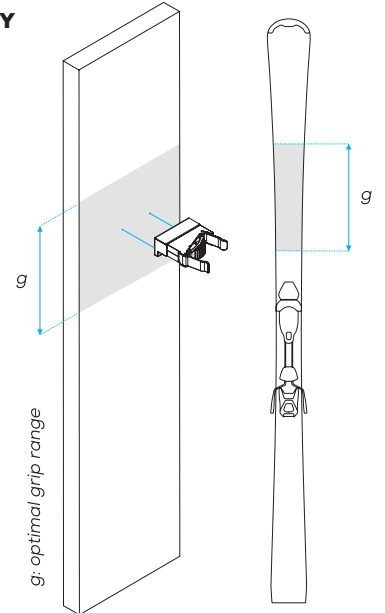

### CliQ

for Race and All-Mountain skis < 90mm\*

## INTUITIVE & EASY ASSEMBLING

110/130 mm

g: optimal grip range

\*ski size under the boot

One-Pair  
Wall Ski Holder **CliQ**  
**CliQ XL**

**Innovative. Patented. Awarded.**

Winner

One-Pair  
Wall Ski Holder