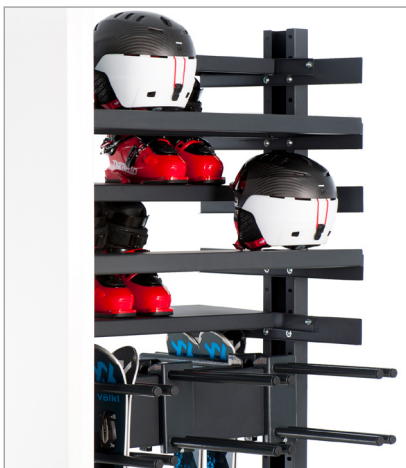

MIX

Panel

- > **Four product lines**
  Different design variants
- > **The frame**
  Rigidity and confidence
- > **Grip of skis: Fork system**
  Safe & super-capacious
- > **Galvanized steel and powder coating**
  Double protection
- > **Mobile racking system**
  Easy and smooth movement
- > **Adjustment systems**
  Optimal space arrangement
- > **Functional shelves**
  More storage possibilities
- > **Water tub in the frame**
  Comfort of a dry floor

Technology

Details