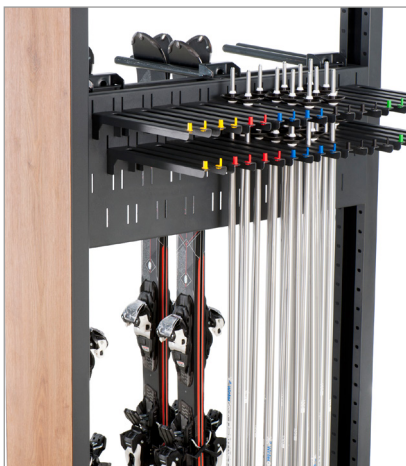

MIX PLUS

UniQ

|| 25%

⇄ 25%

🗨️ 50%

- > **Four product lines**
Different design variants
- > **The frame**
Rigidity and confidence
- > **Grip of skis: Fork system**
Safe & super-capacious
- > **Galvanized steel and powder coating**
Double protection
- > **Mobile racking system**
Easy and smooth movement
- > **Adjustment systems**
Optimal space arrangement
- > **Functional shelves**
More storage possibilities
- > **Fork for poles**
Simple two-arms construction
- > **Water tub in the frame**
Comfort of a dry floor

Technology

Details

Storage capacities

Length	>	Capacity	Width	Height
1500	>	15 + 124 + 30 / 25	800	2420
1800	>	18 + 156 + 35 / 30	800	2420
2000	>	21 + 172 + 40 / 35	800	2420
2400	>	27 + 212 + 50 / 40	800	2420
3000	>	33 + 268 + 60 / 50	800	2420
4000	>	42 + 344 + 80 / 70	800	2420