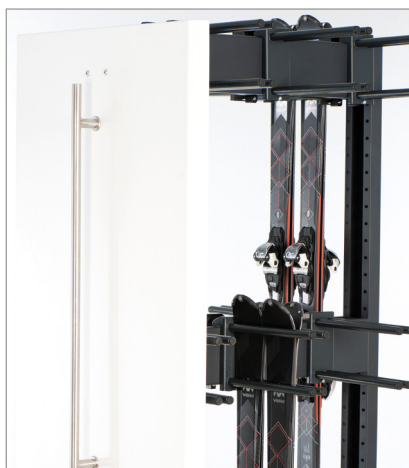

UNIVERSAL

Panel

100%

- > **Four product lines**
Different design variants
- > **The frame**
Rigidity and confidence
- > **Grip of skis: Fork system**
Safe & super-capacious
- > **Galvanized steel and powder coating**
Double protection
- > **Mobile racking system**
Easy and smooth movement
- > **Adjustment systems**
Optimal space arrangement
- > **Water tub in the frame**
Comfort of a dry floor

Technology

Details

Storage capacities

Length	>	Capacity	Width	Height
1500	>	60	800	2420
1800	>	72	800	2420
2000	>	84	800	2420
2400	>	108	800	2420
3000	>	132	800	2420
4000	>	168	800	2420

mm > pairs of skis